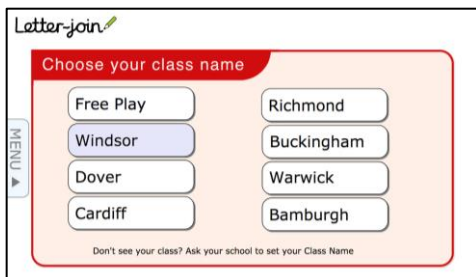

Choose a Classroom

Once logged-in, choose your child's classroom and you can use Letter-join's resources and fun activities to reinforce the handwriting we teach at school. You can trace over the letters and words and play the games on your tablet.

We are limited to the number of users who can log in to this account, so please do not share these log-in details.

Kind regards,

Mrs Grant